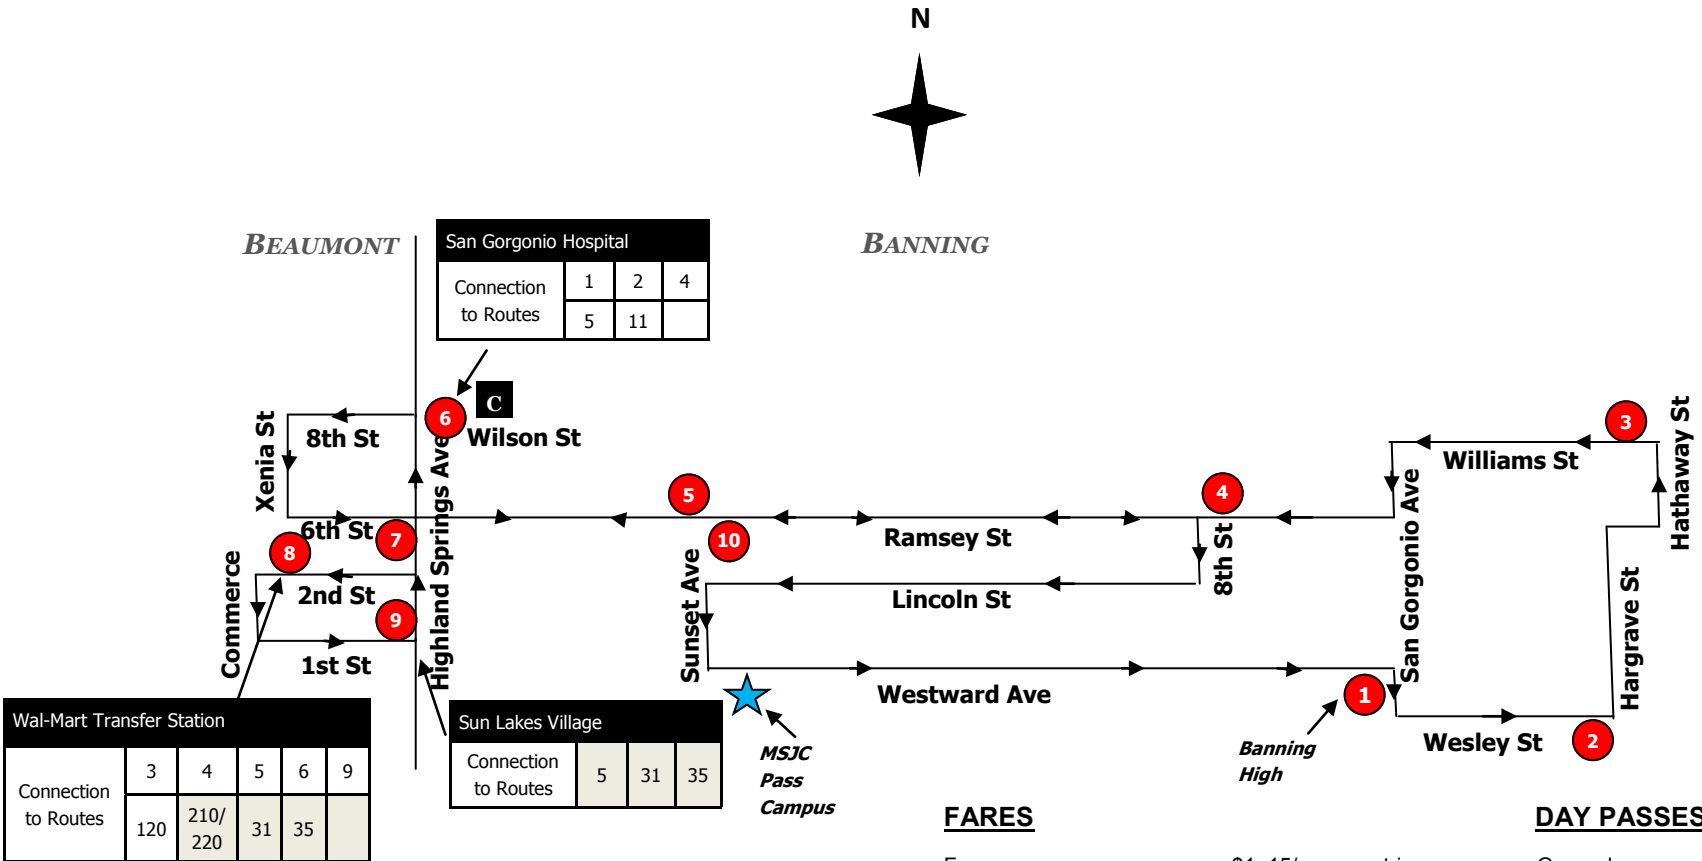

EFFECTIVE WEDNESDAY, JULY 15th 2015

Route 6

INFO: 951-922-3243

www.ci.banning.ca.us/transit

Legend Map not to scale	
	Time Point
	Connection Point

FARES

Fare:	\$1 .15/one-way trip
Senior 60+ yrs/Disabled:	\$.65/one-way trip
Children (46" or under):	\$.25/one-way trip
Youth (17 years & under):	\$1 .00/one-way trip

DAY PASSES

General	\$3.00
Sr/Disabled	\$1.80

Route 6

INFO: 951-922-3243

www.ci.banning.ca.us/transit

WEEKDAY

Banning High School	Smith Correctional Facility	Hathaway & Williams	8th & Ramsey	Sunset & Ramsey	San Gorgonio Hospital	Stater Bros/ Food4Less	Walmart	Sun Lakes Village	Citibank @ Sunset & Ramsey	MSJC Pass Campus
1	2	3	4	5	6	7	8	9	10	★
-	-	-	-	-	5:54	6:00	6:04	6:10	6:17	6:26
6:31	6:33	6:40	6:48	6:53	6:58-7:08	7:12	7:16	7:20	7:27	7:36
7:41	7:43	7:50	7:58	8:03	8:08-8:18	8:22	8:26	8:30	8:37	8:46
8:51	8:53	9:00	9:08	9:13	9:18-9:28	9:32	9:36	9:40	9:47	9:56
10:01	10:03	10:10	10:18	10:23	10:28-10:38	10:42	10:46	10:50	10:57	11:06
11:11	11:13	11:20	11:28	11:33	11:38-11:48	11:52	11:56	12:00	12:07	12:16
12:21	12:23	12:30	12:38	12:43	12:48-12:58	1:02	1:06	1:10	1:17	1:26
1:31	1:33	1:40	1:48	1:53	1:58-2:08	2:12	2:16	2:20	2:27	2:36
2:41-2:52	2:55	3:02	3:10	3:15	3:18	3:22	3:26	3:30	3:37	3:46
3:51	3:53	4:00	4:08	4:13	4:18-4:28	4:32	4:36	4:40	4:47	4:56
5:01	5:03	5:10	5:18	5:23	5:28	5:32	5:36	5:40	5:47	5:56
6:11	-	-	-	-	-	-	-	-	-	-

WEEKEND

7:41	7:43	7:50	7:58	8:03	8:08-8:18	8:22	8:26	8:30	8:37	8:46
8:51	8:53	9:00	9:08	9:13	9:18-9:28	9:32	9:36	9:40	9:47	9:56
10:01	10:03	10:10	10:18	10:23	10:28-10:38	10:42	10:46	10:50	10:57	11:06
11:11	11:13	11:20	11:28	11:33	11:38-11:48	11:52	11:56	12:00	12:07	12:16
12:21	12:23	12:30	12:38	12:43	12:48-12:58	1:02	1:06	1:10	1:17	1:26
1:31	1:33	1:40	1:48	1:53	1:58-2:08	2:12	2:16	2:20	2:27	2:36
2:41	2:43	2:50	2:58	3:03	3:08-3:18	3:22	3:26	3:30	3:37	3:46
3:51	3:53	4:00	4:08	4:13	4:18-4:28	4:32	4:36	4:40	4:47	4:56
5:01	-	-	-	-	-	-	-	-	-	-