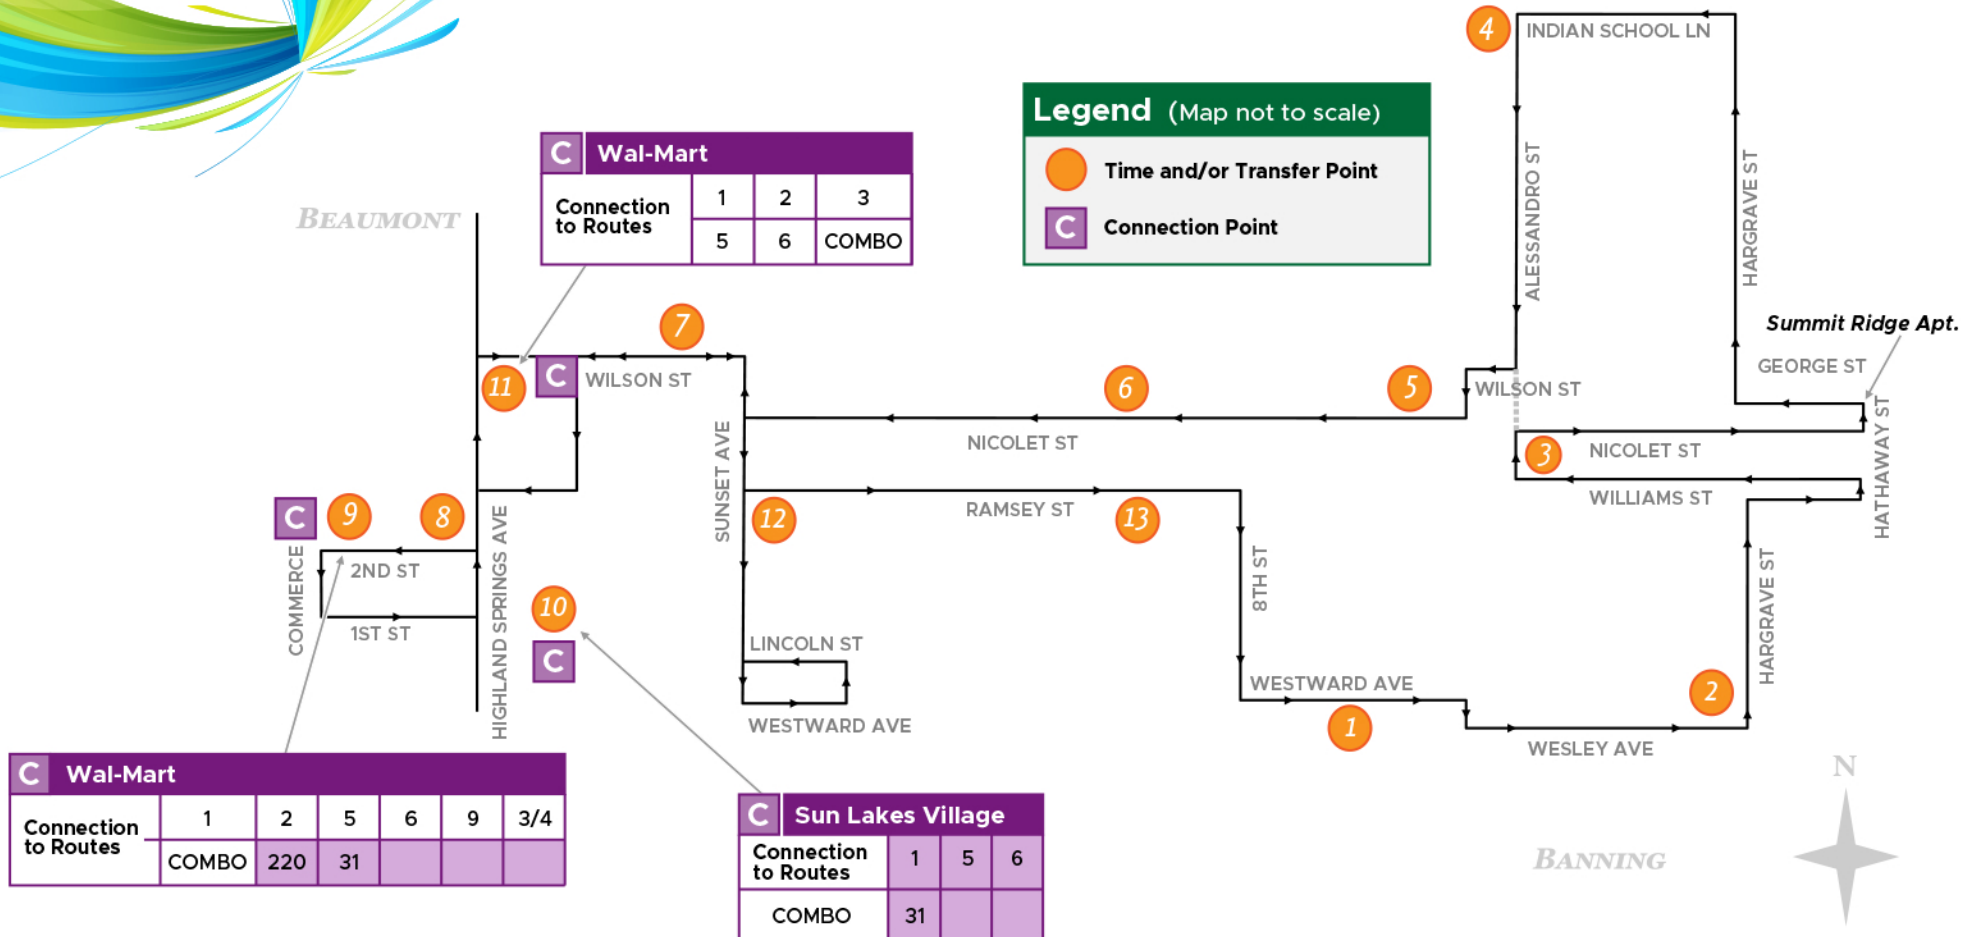

ROUTE 5/6

EFFECTIVE 08/09/2021
 (951) 922-3243
 www.banningconnect.com

C Wal-Mart			
Connection to Routes	1	2	3
	5	6	COMBO

Legend (Map not to scale)

- Time and/or Transfer Point
- Connection Point

C Wal-Mart						
Connection to Routes	1	2	5	6	9	3/4
	COMBO	220	31			

C Sun Lakes Village			
Connection to Routes	1	5	6
	COMBO	31	

FARES

Fare	\$1.15 one-way trip
Senior 60+ yrs/Disabled	\$.65 one-way trip
Children (46" or under)	\$.25 one-way trip
Youth (17 years & under)	\$1.00 one-way trip

DAY PASSES

General	\$3.00
Sr/Disabled	\$1.80

10 TICKET BOOKLET

General	\$10.35
Sr/Disabled	\$5.85

MONTHLY PASSES

General	\$36.00
Sr/Disabled	\$21.50
Youth	\$25.00
Banning High School & Nicolet Middle School Student Pass	\$10.00